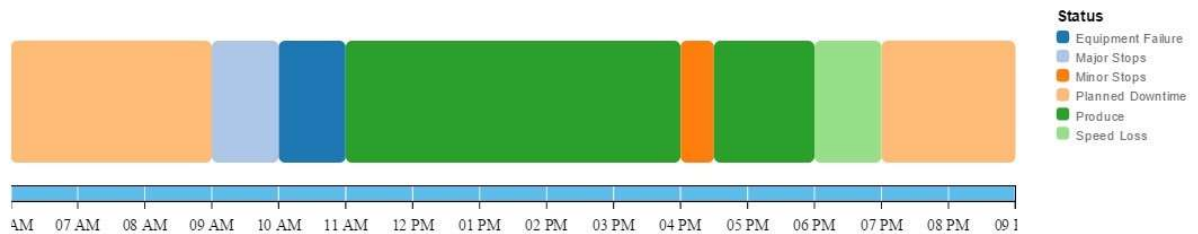

ALPEIN Software SWISS AG

TimeBar Chart for SAP Lumira Discovery (Lumira) Specification

Last Revision: November 17, 2017

Document version 2.2
17.11.2017

Overview

TimeBar Chart consists of three components:

- Stacked bar chart
- Custom legend
- Range slider

Compatibility

- Lumira 1.31+ , Lumira 2.x
- Browsers – Chrome, IE, Opera, Mozilla

Component Design Variation

Component properties

Name	Type	Description
Duration	int	Measure field for displaying chart (value is optional)
Name	any	First dimension
Material	any	Second dimension
Status	any	Third dimension
Start date	date	Start date for block in chart
End date	date	End date for block in chart