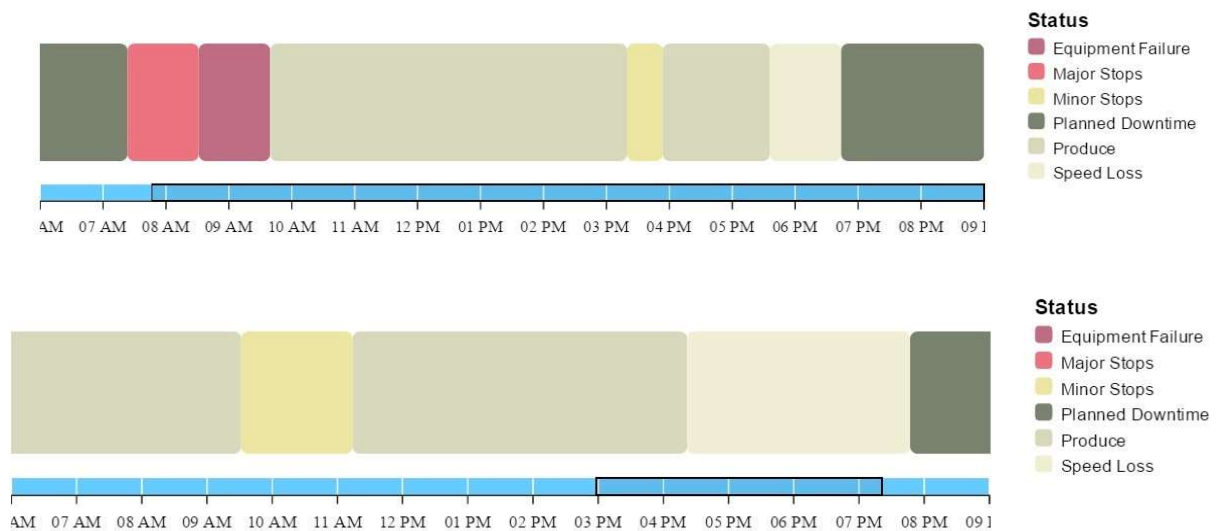

ALPEIN Software SWISS AG

TimeBar Chart for SAP Lumira Discovery (Lumira) Specification

Last Revision: November 17, 2017

Document version 2.2
17.11.2017

Overview

TimeBar Chart consists of three components:

- Stacked bar chart
- Custom legend
- Range slider

Compatibility

- Lumira 1.31+ , Lumira 2.x
- Browsers – Chrome, IE, Opera, Mozilla

Component Design Variation

Component properties

Name	Type	Description
Duration	int	Measure field for displaying chart (value is optional)
Name	any	First dimension
Material	any	Second dimension
Status	any	Third dimension
Start date	date	Start date for block in chart
End date	date	End date for block in chart