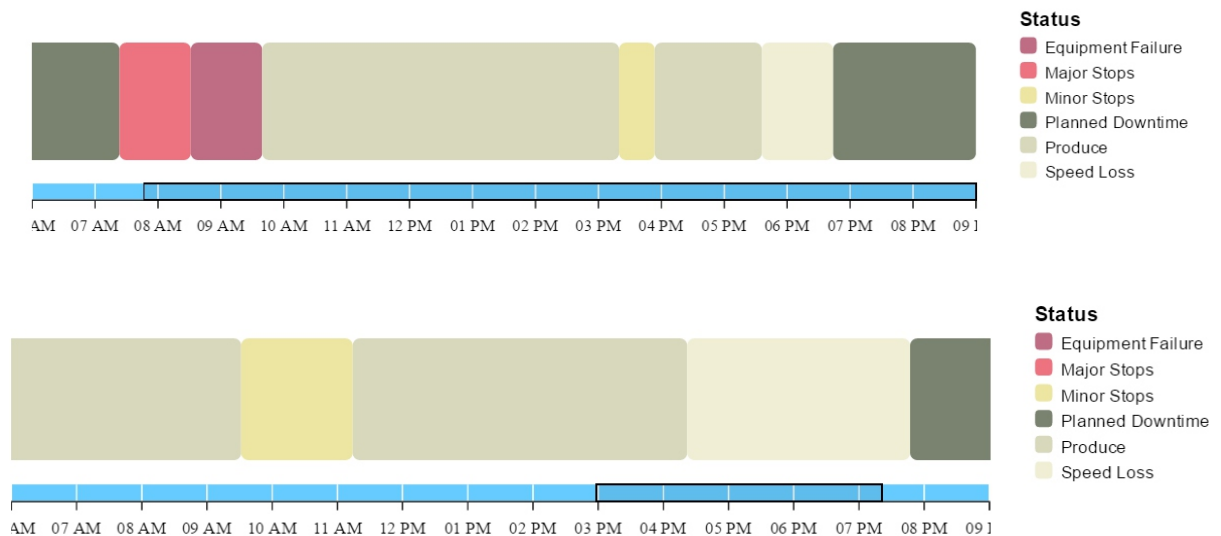

## TimeBar Chart for SAP Lumira Specification

Last Revision: August 17, 2017

## Overview

TimeBar Chart consists of three components:

- Stacked bar chart
- Custom legend
- Range slider

## Component Design Variation

## Component properties

Name	Type	Description
Duration	int	Measure field for displaying chart(value is optional)
Name	any	First dimension
Material	any	Second dimension
Status	any	Third dimension
Start date	date	Start date for block in chart
End date	date	End date for block in chart