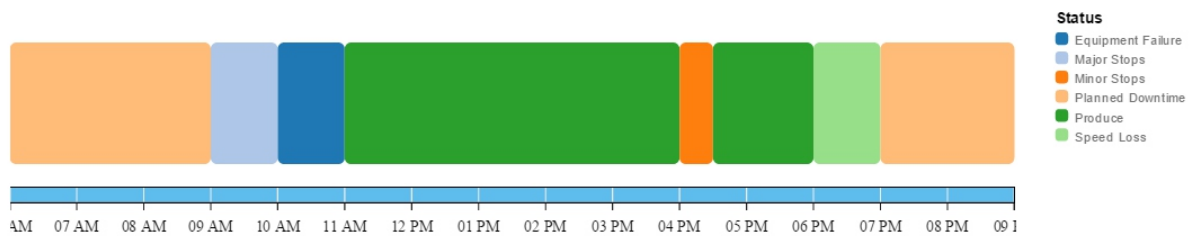

## TimeBar Chart for SAP Lumira Specification

Last Revision: August 17, 2017

## Overview

TimeBar Chart consists of three components:

- Stacked bar chart
- Custom legend
- Range slider